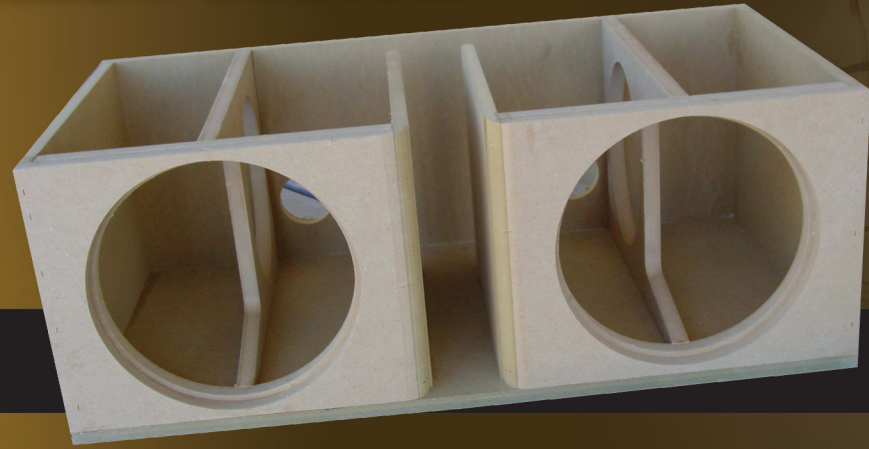

KO SERIES

OUR ALL NEW
DELIVERS A CUSTOM KNOCK-OUT PUNCH

OUR ALL NEW **KO SERIES**
Double 3/4" Baffling Adds Up to a 1 1/2" Face

**Oversize 1" Port Radius -
increases output and
reduces distortion**

**360° Bracing - Adds
strength from front to
back and top to bottom**

You Can Only Get More Custom, If You Could Make it Yourself
Single and Dual 10" and 12" Models Available

100% Made in the USA
100% Solid MDF
100% Money Back Guarantee
1-866-SPKR-BOX (775-7269) • AUDIOENHANCERS.COM