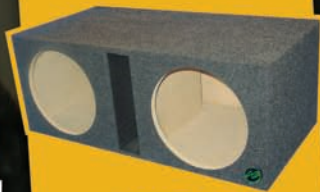

AN ENCLOSURE DESIGNED FOR
SMALL SPACES
AT ONLY 32" WIDE!

COMP195
Dual 12" Opening
Carpet or Raw

Total Cu.Ft.....3.90
Net Cu. Ft.....1.63
Fb/F3.....38/33
Width.....32"
Height.....13 3/4"
Top Depth.....20"
Bottom Depth.....20"

COMP195X
Dual 12" Opening
X-Treme Kote

Total Cu.Ft.....3.90
Net Cu. Ft.....1.63
Fb/F3.....38/33
Width.....32"
Height.....13 3/4"
Top Depth.....20"
Bottom Depth.....20"

AUDIO ENHANCERS

The Leader in the Automotive Speaker Cabinet Industry Since 1982

*Box has not been tested for fit in a VW Bug.

**Dual 12" Ported Box
For Small Vehicles | Only 32" Wide**

Freight Programs starting at \$600
(shipping programs apply to the contiguous USA)

100% Money Back Guarantee