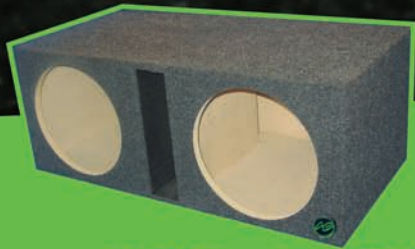

AN ENCLOSURE DESIGNED FOR
SMALL SPACES
AT ONLY 32" WIDE!

COMP195
Dual 12" Opening
Carpet or Raw

Total Cu.Ft.....3.90
Net Cu. Ft.....1.63
Fb/F3.....38/33
Width.....32"
Height.....13 3/4"
Top Depth.....20"
Bottom Depth.....20"

COMP195X
Dual 12" Opening
X-Treme Kote

Total Cu.Ft.....3.90
Net Cu. Ft.....1.63
Fb/F3.....38/33
Width.....32"
Height.....13 3/4"
Top Depth.....20"
Bottom Depth.....20"

AUDIO ENHANCERS

The Leader in the Automotive Speaker Cabinet Industry Since 1982

*Box has not been tested for fit in a VW Bug.

**Dual 12" Ported Box
For Small Vehicles | Only 32" Wide**

Freight Programs starting at \$600
(shipping programs apply to the contiguous USA)

100% Money Back Guarantee